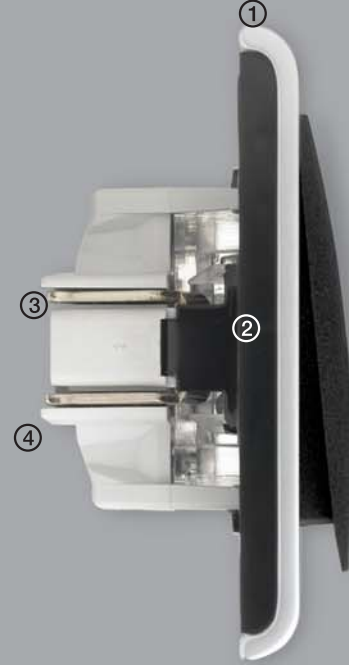

- ① **Metal Çerçeve**
  Zamak alaşımli metal çerçeve döküm kalıplama yöntemiyle üretilmektedir. Bu sayede kaliteli ve uzun ömürlü kullanım sağlanmaktadır.
- ② **Özel Kaplama Uygulaması**
  Metal çerçeveleri, şık ve zarif bir görünüm için saten, krom, altın gibi özel kaplama yöntemleri uygulanmaktadır.
- ③ **Polikarbonat (PC) Tuş ve Kapak**
  Tuş ve kapaklar uzun ömürlü kullanım sağlayan PC (polikarbonat) malzemesinden üretilmektedir.
- ④ **Antibakteriyel Boya Uygulaması**
  Tuş ve kapaklar antibakteriyel özellikte boyanmaktadır.
- ⑤ **Led Işık Modülü**
  Işık modülünde, uzun ömürlü ve enerji tasarrufu sağlayan LED ışık teknolojisi kullanılmaktadır.

- ① **Metal Frame**
  Metal frame with Zamak alloy is manufactured by cast forming method. It provides high-quality and long-term usage.
- ② **Special Coating Application**
  Special coating methods such as sateen, chrome and gold are applied to metal frames in order to provide classy and elegant look.
- ③ **Polycarbonate (PC) Button and Cover**
  Buttons and covers are produced from PC (polycarbonate), which provides long service life.
- ④ **Antibacterial Paint Application**
  Buttons and covers are coated with antibacterial paint.
- ⑤ **LED Module**
  Long-life and energy-saving LED technology is used light module.

- ① **İncelik**
  Yandan görünümde farkedilir incelik.
- ② **Esneklik**
  Duvardaki zemin hatalarına karşı tolerans sağlayan esnek yapı.
- ③ **Güvenlik**
  Ele batmayı engelleyen muhafazalı, nikel kaplı montaj tırnakları.
- ④ **Montaj**
  Vidalı veya Soketli kablo montaj seçeneği.

- ① **Slimness**
  Minimal slimness at side.
- ② **Flexibility**
  Flexible structure providing tolerance against surface defects on walls.
- ③ **Safety**
  Nickel coated installation hooks with protection of hands.
- ④ **Installation**
  Screw or socket cable installation options.