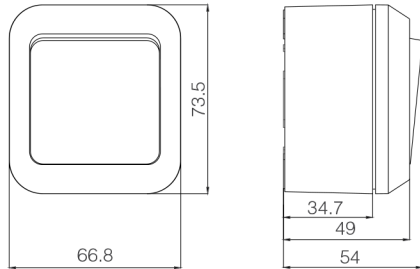

Technical Drawings

One Way Switch

Schuko Socket Outlet with Lid

Double Schuko Socket Outlet With Cover

One Way Switch + Schuko Socket Outlet with Lid