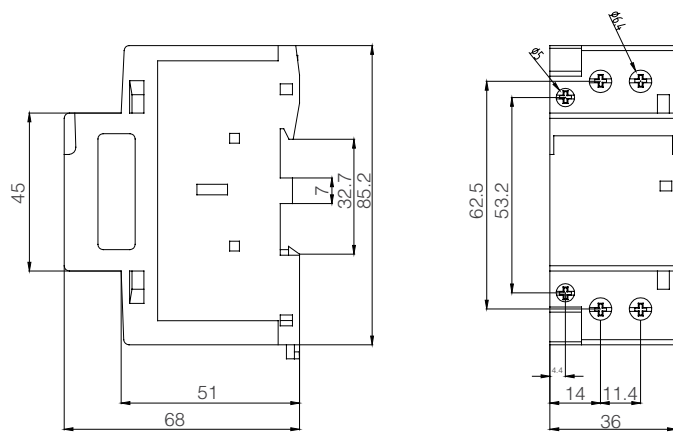

Capacitive Contactor 18A

Capacitive Contactor 32A

Capacitive Contactor 65A

Capacitive Contactor 95A

Technical Drawings

KNHC-16-20-25 Modular Contactor 16-20-25A 230V AC 2-pole 2NO-1NO+1NC-2NC

KNHC-40-63 Modular Contactor 40-63A 230V AC 2-pole 2NO-1NC+1NC-2NC