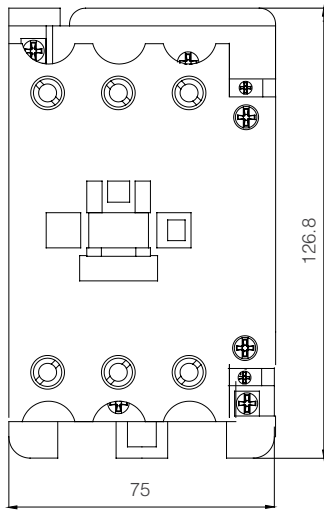

Technical Drawings

DC 24V Contactor 65A