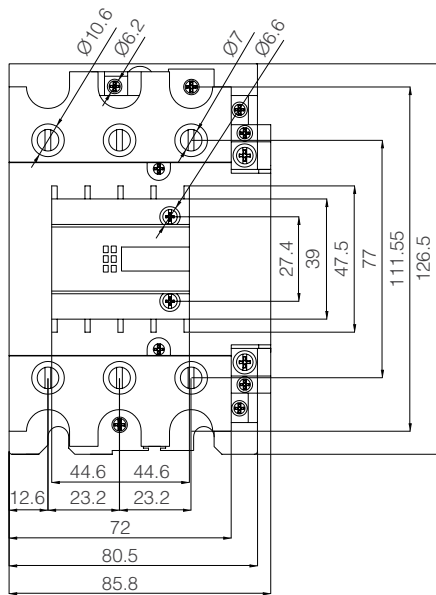

Capacitive Contactor 18A

Capacitive Contactor 32A

Capacitive Contactor 65A

Capacitive Contactor 95A

Technical Drawings

KNHC-16-20-25 Modular Contactor 16-20-25A 230V AC 2-pole 2NO-1NO+1NC-2NC

KNHC-40-63 Modular Contactor 40-63A 230V AC 2-pole 2NO-1NC+1NC-2NC