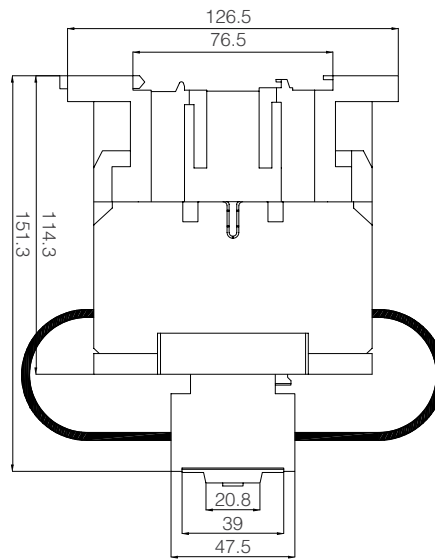

Technical Drawings

AC Contactor 18A

AC Contactor 32A

AC Contactor 65A

AC Contactor 95A

Mini Contactor K09

Mini Contactor M06

Technical Drawings

Capacitive Contactor 18A

Capacitive Contactor 32A

Capacitive Contactor 65A

Capacitive Contactor 95A

Technical Drawings

KNHC-16-20-25 Modular Contactor 16-20-25A 230V AC 2-pole 2NO-1NO+1NC-2NC

KNHC-40-63 Modular Contactor 40-63A 230V AC 2-pole 2NO-1NC+1NC-2NC

KNHC-16-20-25 Modular Contactor 16-20-25A 230V AC 4-pole 4NO-2NO+2NC-4NC-3NO+1NC-3NC+1NO

KNHC-40-63 Modular Contactor 40-63A 230V AC 4-pole 4NO-2NO+2NC-4NC-3NO+1NC-3NC+1NO

Technical Drawings

AC Contactor KNC1 12A 4-pole NC (220V AC)