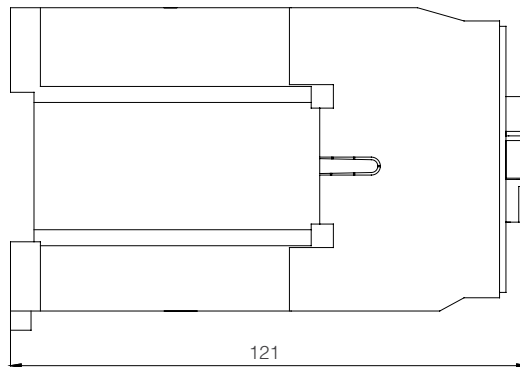

AC Contactor KNC1 25 A 4-pole NC (220V AC)

Technical Drawings

AC Contactor KNC1 65 A 4-pole NC (220V AC)

AC Contactor KNC1 95 A 4-pole NC (220V AC)

Technical Drawings

DC 24V Contactor 18A

DC 24V Contactor 32A