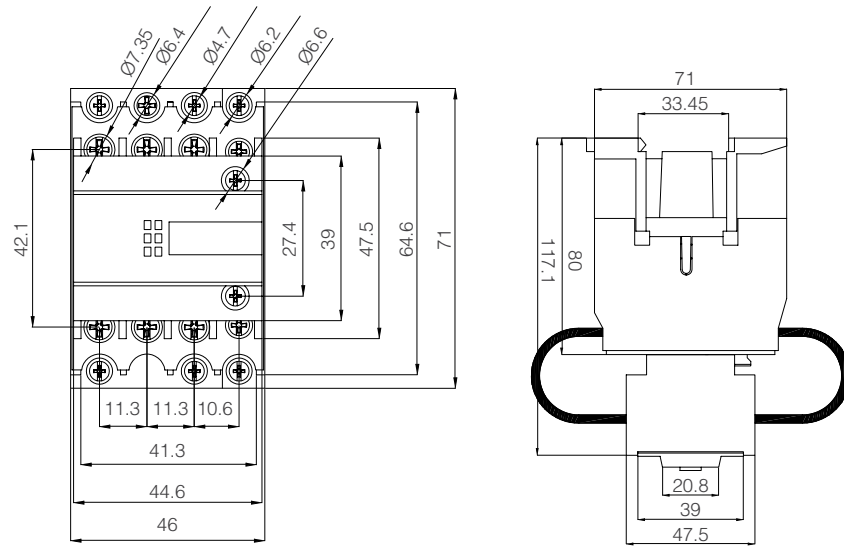

Capacitive Contactor 18A

Capacitive Contactor 32A

Capacitive Contactor 65A

Capacitive Contactor 95A

Technical Drawings

KNHC-16-20-25 Modular Contactor 16-20-25A 230V AC 2-pole 2NO-1NO+1NC-2NC

KNHC-40-63 Modular Contactor 40-63A 230V AC 2-pole 2NO-1NC+1NC-2NC