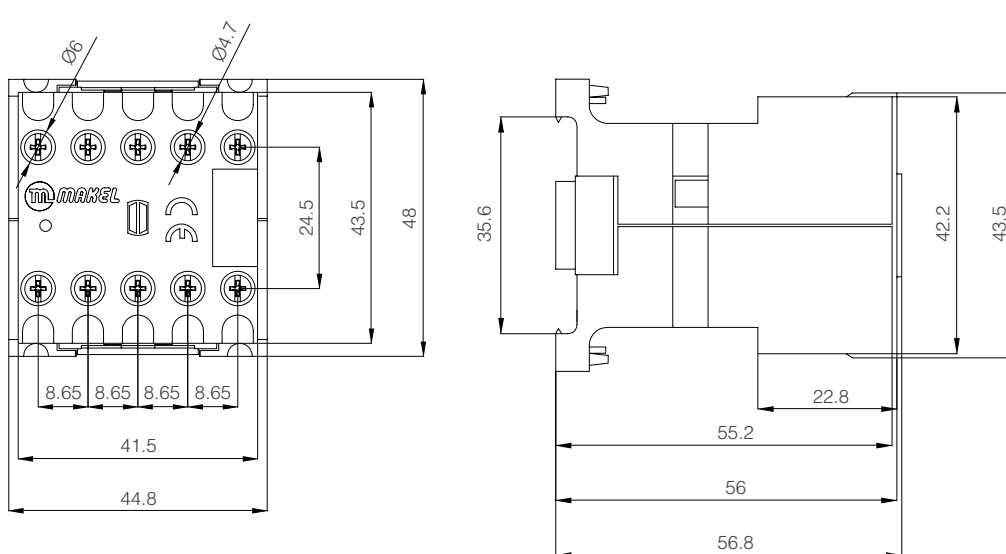

Mini Contactor M06