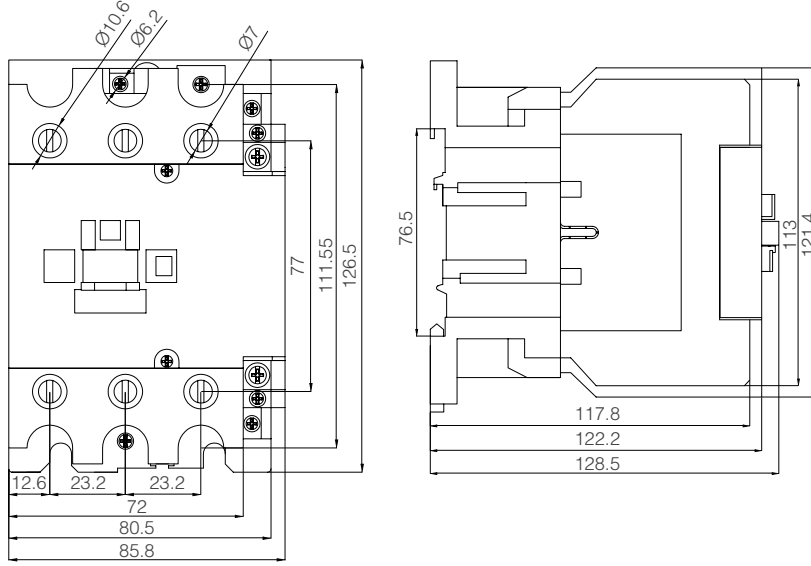

AC Contactor 95A