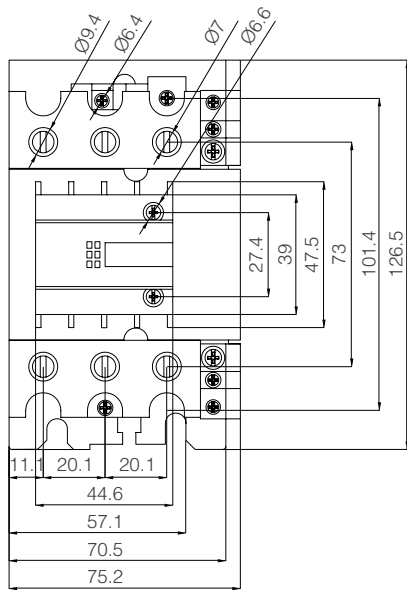

Technical Drawings

AC Contactor 18A

AC Contactor 32A

AC Contactor 65A

AC Contactor 95A

Mini Contactor K09

Mini Contactor M06

Technical Drawings

Capacitive Contactor 18A

Capacitive Contactor 32A

Capacitive Contactor 65A

Capacitive Contactor 95A

Technical Drawings

KNHC-16-20-25 Modular Contactor 16-20-25A 230V AC 2-pole 2NO-1NO+1NC-2NC

KNHC-40-63 Modular Contactor 40-63A 230V AC 2-pole 2NO-1NC+1NC-2NC

KNHC-16-20-25 Modular Contactor 16-20-25A 230V AC 4-pole 4NO-2NO+2NC-4NC-3NO+1NC-3NC+1NO

KNHC-40-63 Modular Contactor 40-63A 230V AC 4-pole 4NO-2NO+2NC-4NC-3NO+1NC-3NC+1NO

Technical Drawings

AC Contactor KNC1 12A 4-pole NC (220V AC)