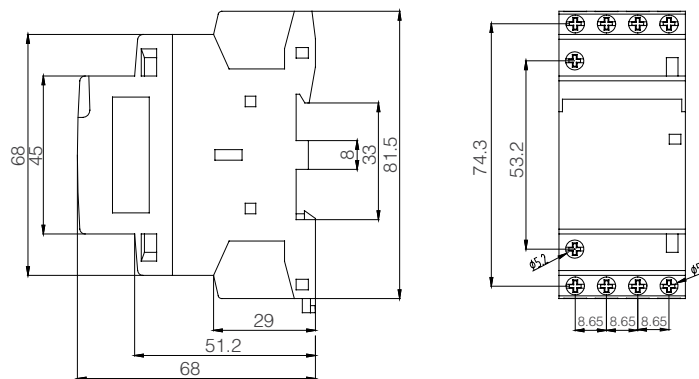

KNHC-16-20-25 Modular Contactor 16-20-25A 230V AC 4-pole 4NO-2NO+2NC-4NC-3NO+1NC-3NC+1NO