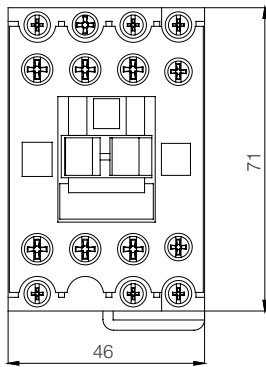

AC Contactor KNC1 25 A 4-pole NC (220V AC)

Technical Drawings

AC Contactor KNC1 65 A 4-pole NC (220V AC)

AC Contactor KNC1 95 A 4-pole NC (220V AC)

Technical Drawings

DC 24V Contactor 18A

DC 24V Contactor 32A