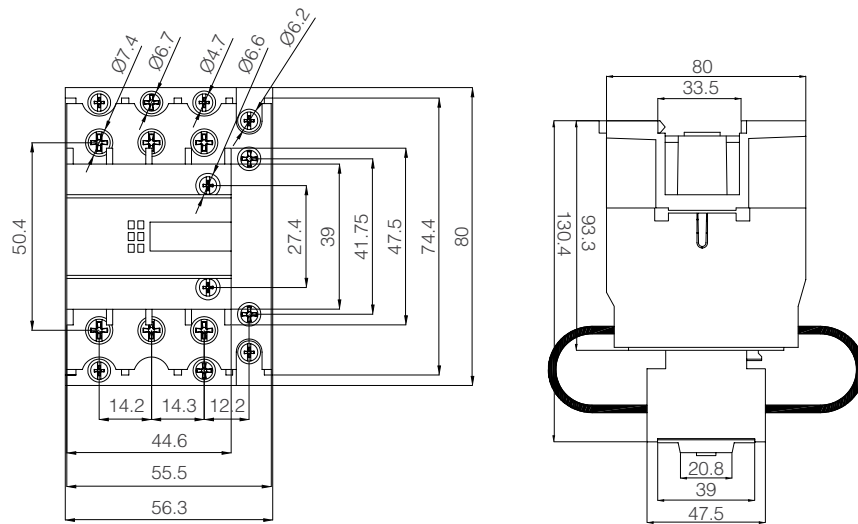

Capacitive Contactor 18A

Capacitive Contactor 32A

Capacitive Contactor 65A

Capacitive Contactor 95A

Technical Drawings

KNHC-16-20-25 Modular Contactor 16-20-25A 230V AC 2-pole 2NO-1NO+1NC-2NC

KNHC-40-63 Modular Contactor 40-63A 230V AC 2-pole 2NO-1NC+1NC-2NC