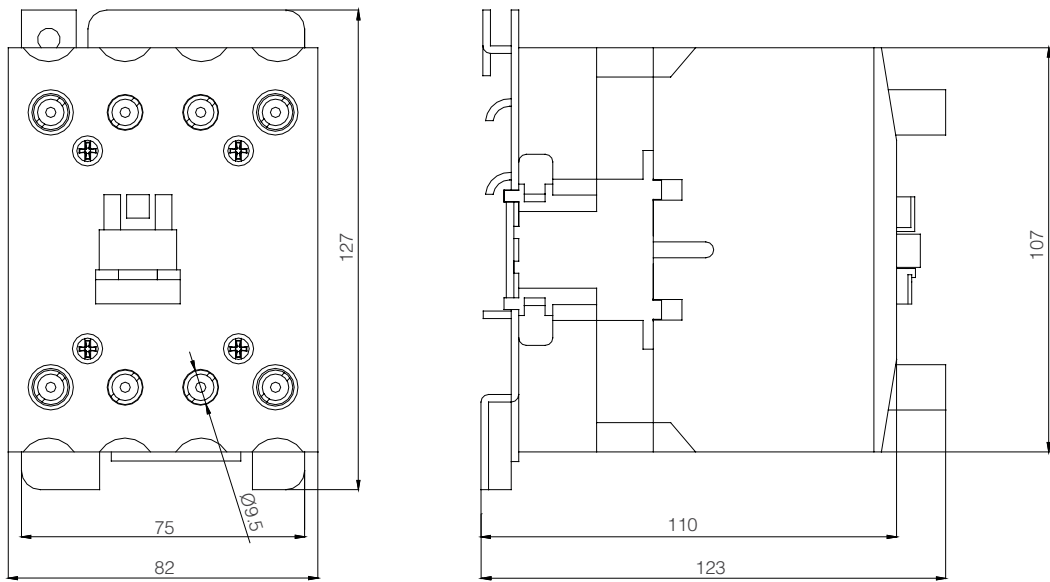

Technical Drawings

AC Contactor KNC1 65 A 4-pole NC (220V AC)