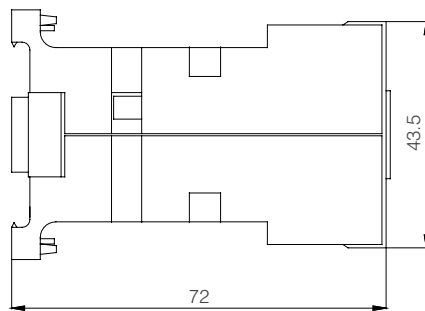

DC Mini Contactor M06