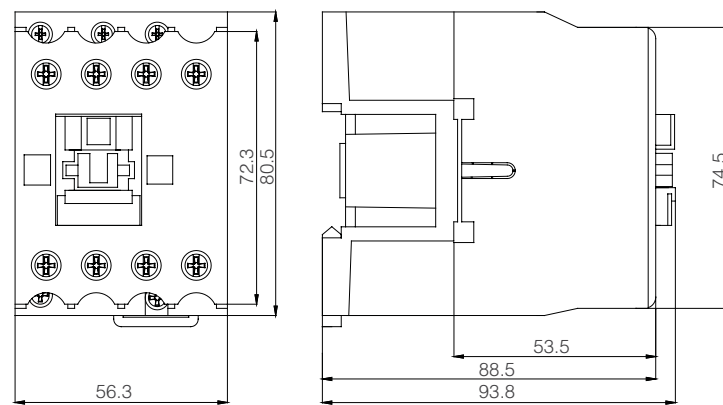

AC Contactor KNC1 25 A 4-pole NC (220V AC)