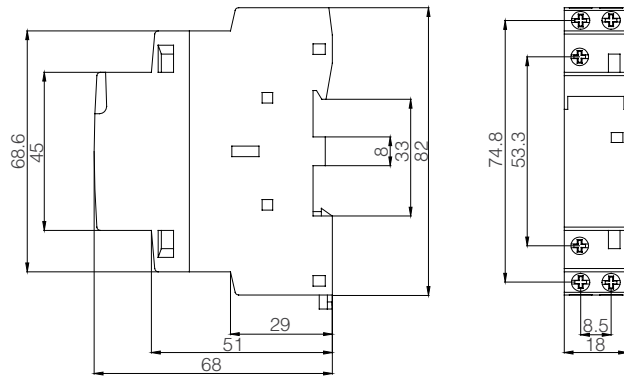

Capacitive Contactor 18A

Capacitive Contactor 32A

Capacitive Contactor 65A

Capacitive Contactor 95A

Technical Drawings

KNHC-16-20-25 Modular Contactor 16-20-25A 230V AC 2-pole 2NO-1NO+1NC-2NC

KNHC-40-63 Modular Contactor 40-63A 230V AC 2-pole 2NO-1NC+1NC-2NC