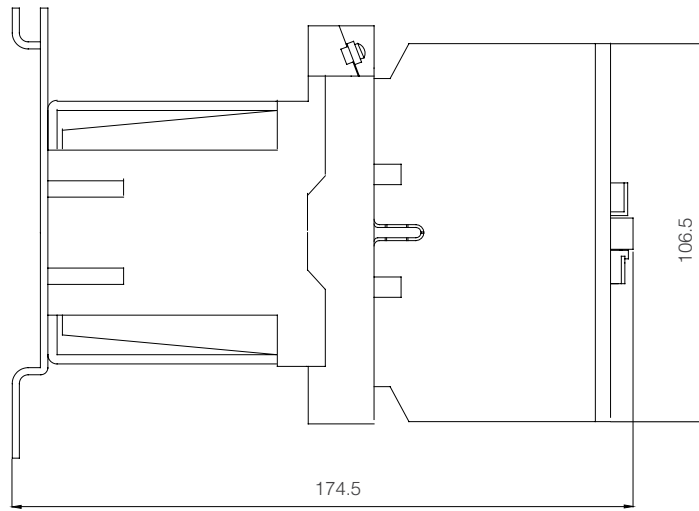

Technical Drawings

DC 24V Contactor 65A