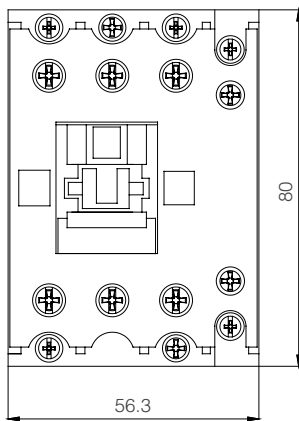

AC Contactor KNC1 25 A 4-pole NC (220V AC)

Technical Drawings

AC Contactor KNC1 65 A 4-pole NC (220V AC)

AC Contactor KNC1 95 A 4-pole NC (220V AC)

Technical Drawings

DC 24V Contactor 18A

DC 24V Contactor 32A