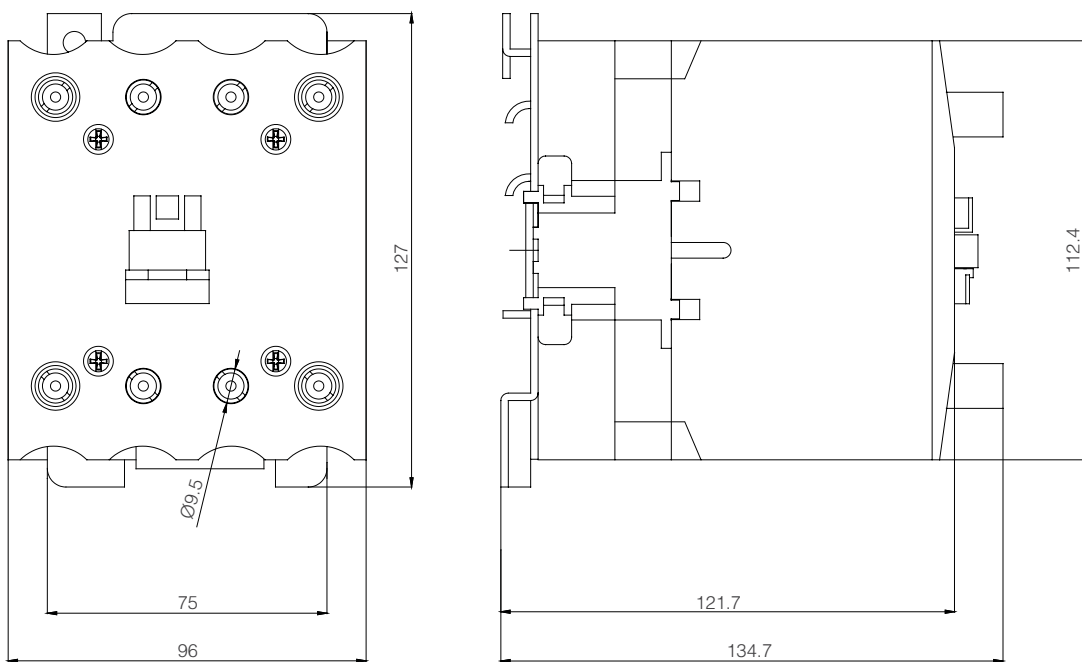

AC Contactor KNC1 25 A 4-pole NC (220V AC)

Technical Drawings

AC Contactor KNC1 65 A 4-pole NC (220V AC)

AC Contactor KNC1 95 A 4-pole NC (220V AC)

Technical Drawings

DC 24V Contactor 18A

DC 24V Contactor 32A