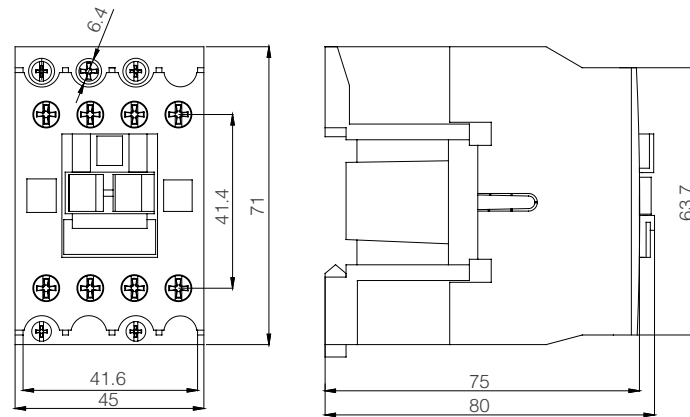

KNHC-16-20-25 Modular Contactor 16-20-25A 230V AC 4-pole 4NO-2NO+2NC-4NC-3NO+1NC-3NC+1NO

KNHC-40-63 Modular Contactor 40-63A 230V AC 4-pole 4NO-2NO+2NC-4NC-3NO+1NC-3NC+1NO

Technical Drawings

AC Contactor KNC1 12A 4-pole NC (220V AC)