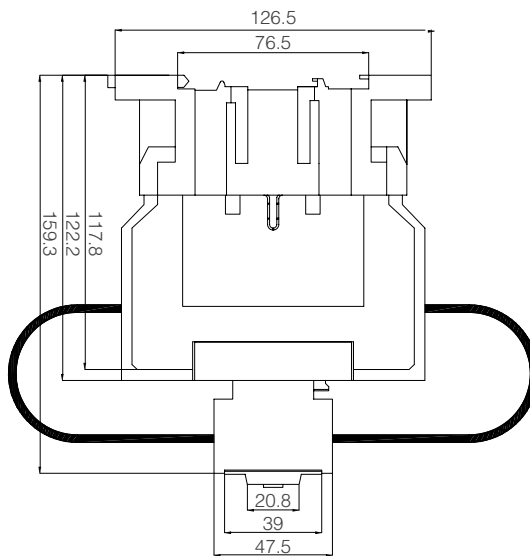

Capacitive Contactor 18A

Capacitive Contactor 32A

Capacitive Contactor 65A

Capacitive Contactor 95A

Technical Drawings

KNHC-16-20-25 Modular Contactor 16-20-25A 230V AC 2-pole 2NO-1NO+1NC-2NC

KNHC-40-63 Modular Contactor 40-63A 230V AC 2-pole 2NO-1NC+1NC-2NC