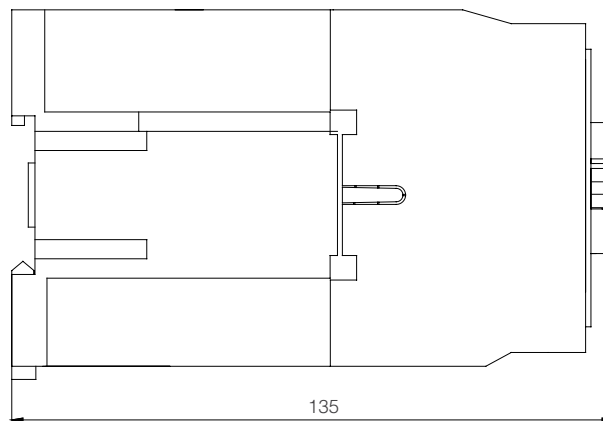

AC Contactor KNC1 25 A 4-pole NC (220V AC)

Technical Drawings

AC Contactor KNC1 65 A 4-pole NC (220V AC)

AC Contactor KNC1 95 A 4-pole NC (220V AC)

Technical Drawings

DC 24V Contactor 18A

DC 24V Contactor 32A