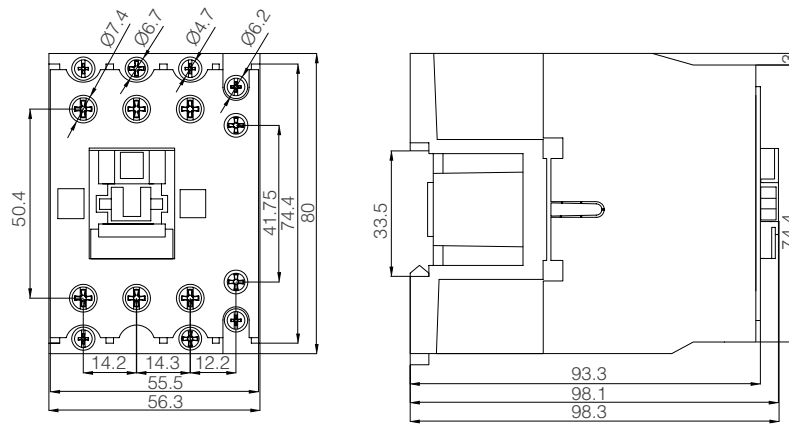

AC Contactor 32A