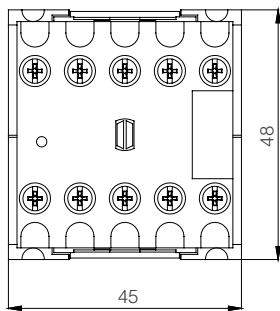

DC Mini Contactor M06