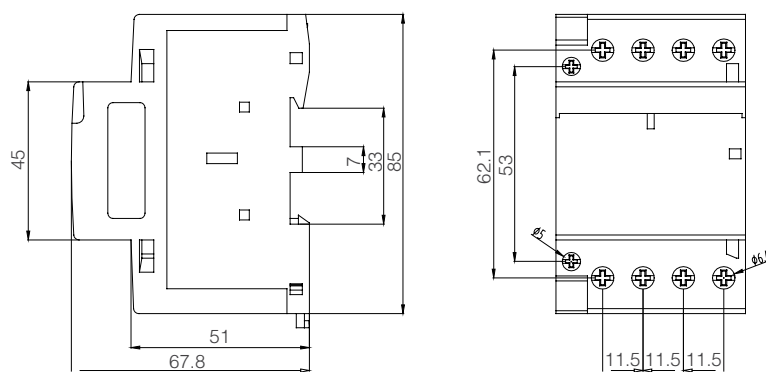

KNHC-40-63 Modular Contactor 40-63A 230V AC 4-pole 4NO-2NO+2NC-4NC-3NO+1NC-3NC+1NO