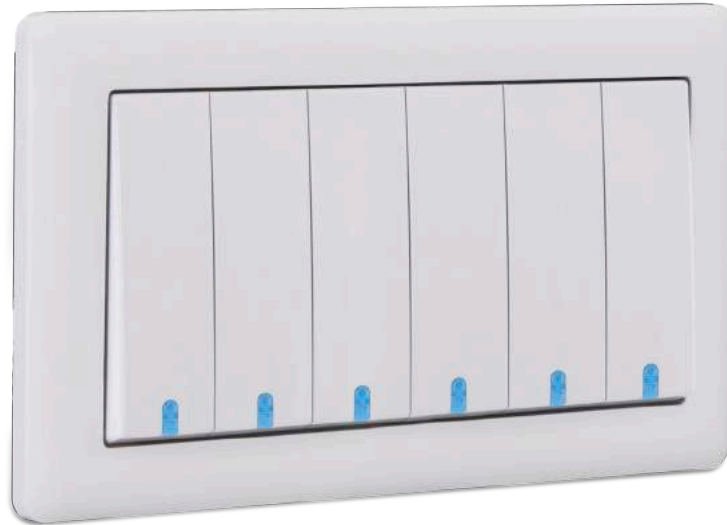

MakeL BS

Light Switches

British Standard

There are special moments where one gets to light from the dark, at the point where intelligence meets talent. At the end of these moments, high quality and aesthetical products come to life. The British Standard Switch and Socket Outlet series products are among these, and they are ready to light your living spaces with their special designs reflecting you.

Makel BS

Switch & Socket Outlet Series

change the
mood of your
spaces

In its new design British Standard Switch and Socket Outlet series, Makel has applied LED light technology to give a unique touch to your living spaces.

Makel BS

Switch & Socket Outlet Series

The synthesis of
architectural forms,
a modern touch

The British Standard Switch and Socket Outlet series developed in parallel with functionality, high product quality and environmental sensitivity will bring an innovative dimension to your spaces.

Makel BS

Switch & Socket Outlet Series

PRODUCT
SERIES *

3G Switch
BR010301
20 A - 16 AX, 250 V~
BS EN 60669-1

4G Switch
BR010401
20 A - 16 AX, 250 V~
BS EN 60669-1

1G Switch Illuminated
BR010501
20 A - 16 AX, 250 V~
BS EN 60669-1