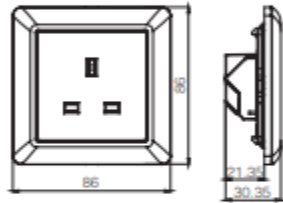

## Technical Drawings

---

Switch

Plastic Frame

Switch

Frame for Corian, Metal, Glass, Wood.

Schuko Socket Outlet

Frame