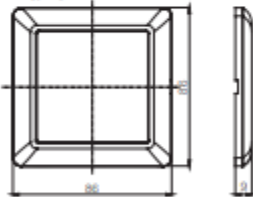

## Technical Drawings

---

Switch

Plastic Frame

Switch

Frame for Corian, Metal, Glass, Wood.

Schuko Socket Outlet

Frame