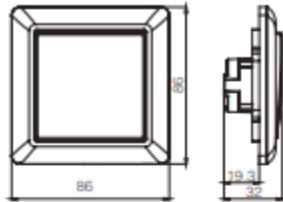

## Technical Drawings

---

Switch

Plastic Frame

Switch

Frame for Corian, Metal, Glass, Wood.

Schuko Socket Outlet

Frame