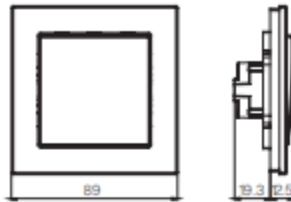

## Technical Drawings

---

Switch

Plastic Frame

Switch

Frame for Corian, Metal, Glass, Wood.

Schuko Socket Outlet

Frame