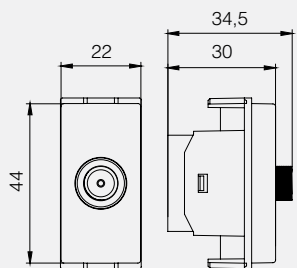

Socket Outlet Child Protected 1M

Data Transfer - TV Antenna

Data Socket (cat.6)

Phone Socket Numeric (cat.3)

Tv antenna socket -Resistless
TV Antenna Socket Female
TV Antenna Socket Male

Sat Final Socket Outlet
Sat Transient Socket Outlet