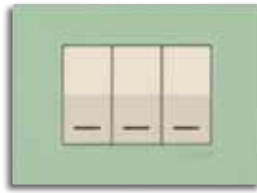

Green / Beige