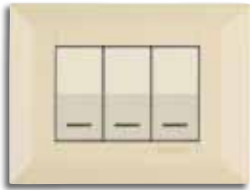

Beige / Beige