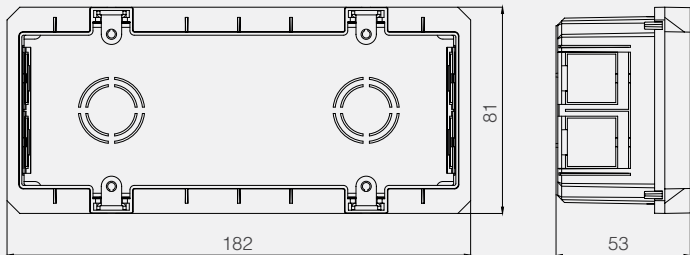

7M Flush Mounted Cases