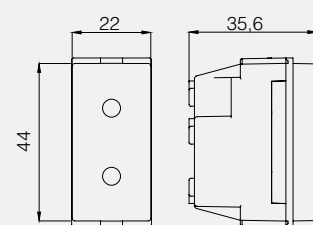

Socket Outlet Child Protected 1M