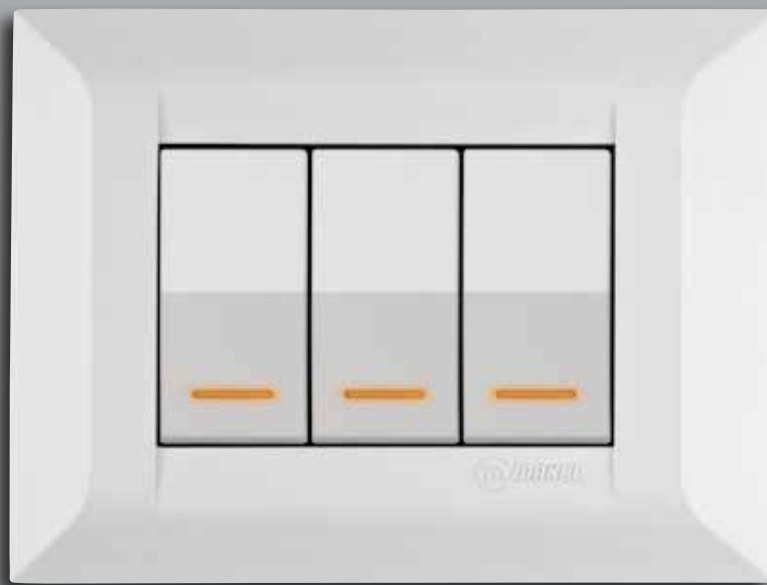

Millanta Modular

Frame Colors