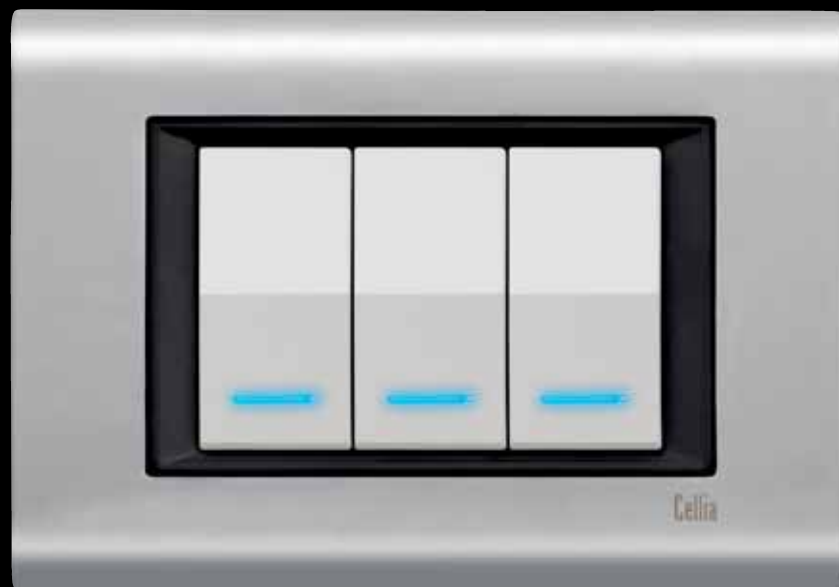

Cellia Modular

Frame Colors

Chrome

Matt Chrome

Satin