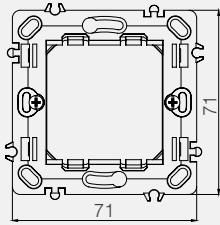

Supports

2M Support