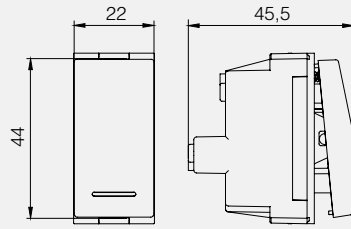

Deviator illuminated
Deviator