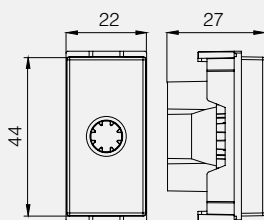

Cable Outlet Cover