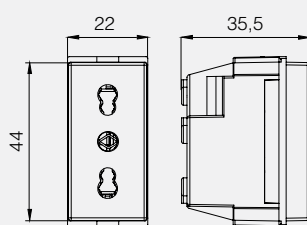

Deviator illuminated
 Deviator

Venetian Blind Switch

Socket Outlets

Child Protected Schuko Socket

Child Protected UPS Socket

Child Protected Socket

Child Protected Schuko Socket Outlet With Cover

Italian Type Child Protected Socket 1M