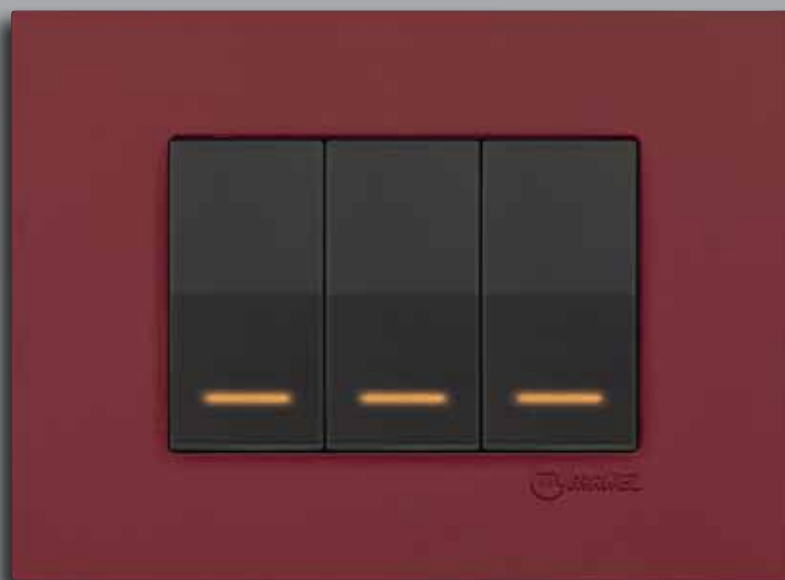

Kare Modular

Frame Colors