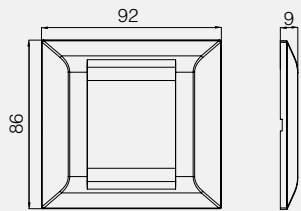

Kare 4x2M Frame

Frames suitable for modular Italian type flush mount cases

Kare 3M Frame

Kare 4M Frame

Kare 7M Frame

Technical Drawings

Millanta Modular Frames

Frames suitable for round interlaced flush mount cases