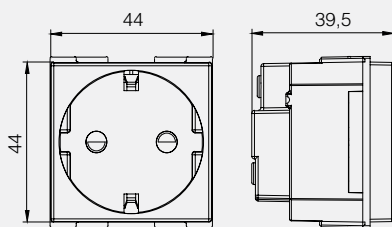

Socket Outlets

Child Protected Schuko Socket