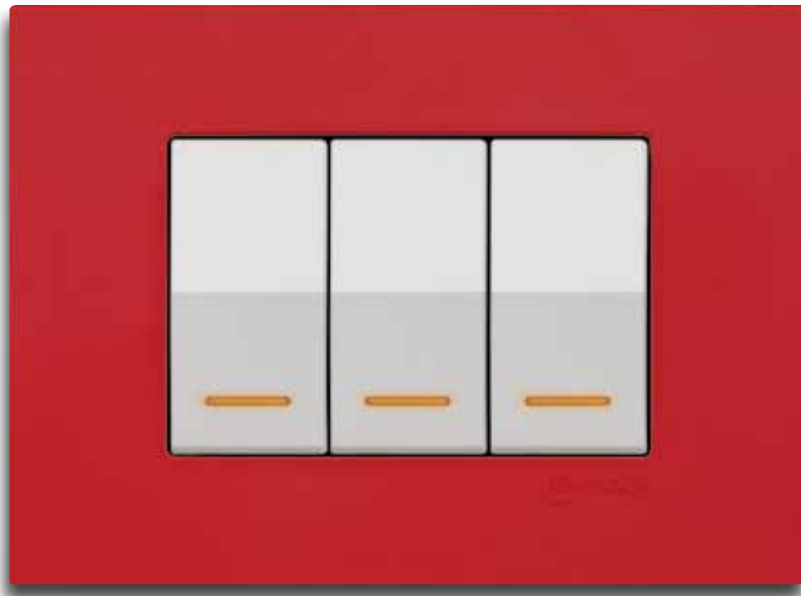

Do you want to create functional and luxury homes which are suitable to Modern life style, or high -quality workspaces that are aimed at enhancing of efficiency and motivation, or sophisticated and fun places? Kare modular gives inspiration to everyone looking for with its decorative possibilities.

Kare Modular

Kare Modular