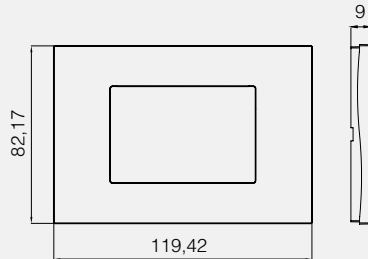

Frames suitable for modular Italian type flush mount cases

Kare 3M Frame