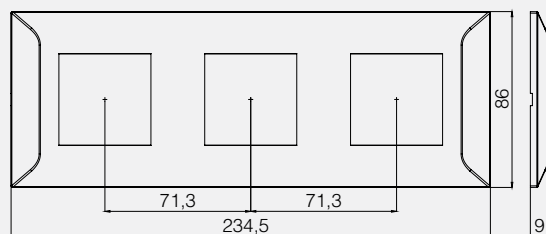

Millanta 3x2M Frame