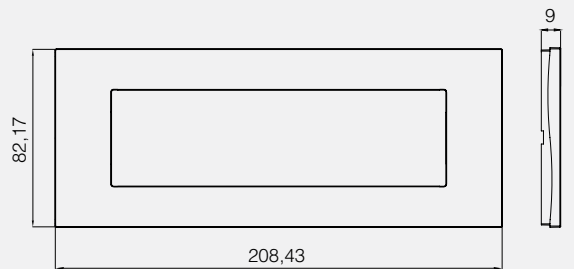

Kare 4x2M Frame

Frames suitable for modular Italian type flush mount cases

Kare 3M Frame

Kare 4M Frame

Kare 7M Frame

Technical Drawings

Millanta Modular Frames

Frames suitable for round interlaced flush mount cases