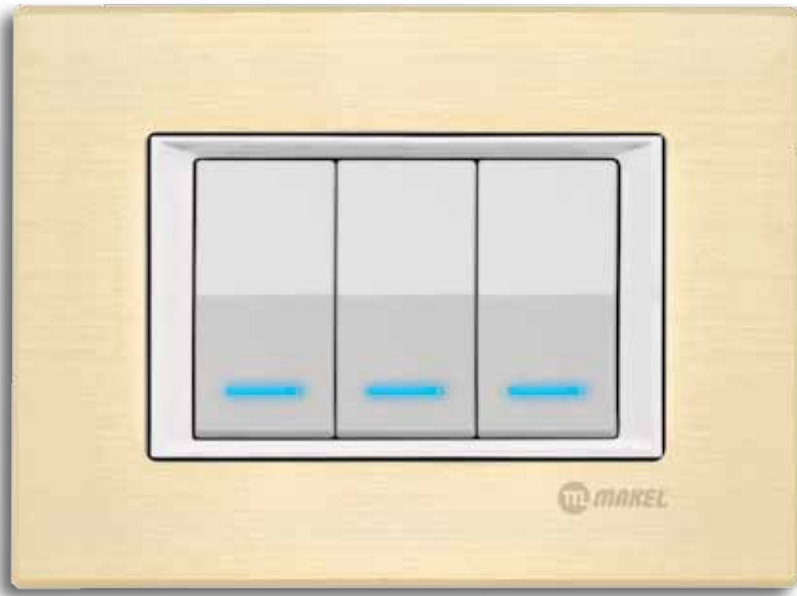

Our approach with the minimized decorative elements are indispensable in modern building spaces. You can complement your style with a one touch.

Kare Modular Metal

Kare Modular Metal