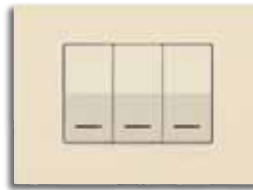

White / White

Fume / Fume

Blue / White

Grey / Beige

Silver / Fume

Beige / Beige

You have decorative combinations long as you wish at yours hand with 18 different frames and 4 -different button-cover color options .