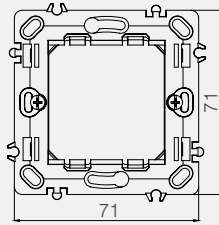

2M Support with claw