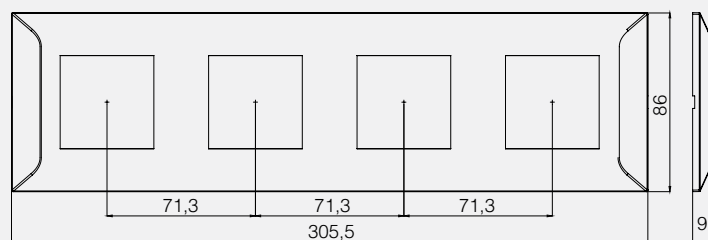

Millanta 4x2M Frame