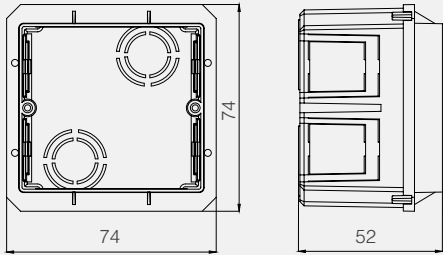

Flush Mounted Cases

2M Flush Mounted cases