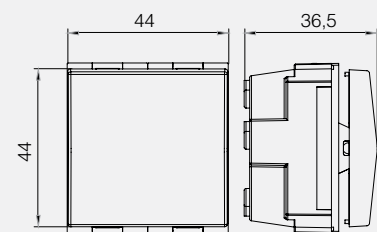

Venetian Blind Switch