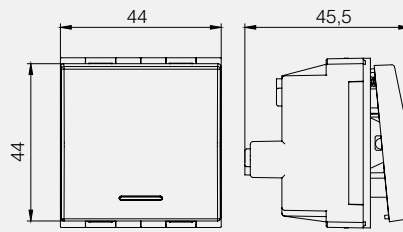

Deviator illuminated
Deviator