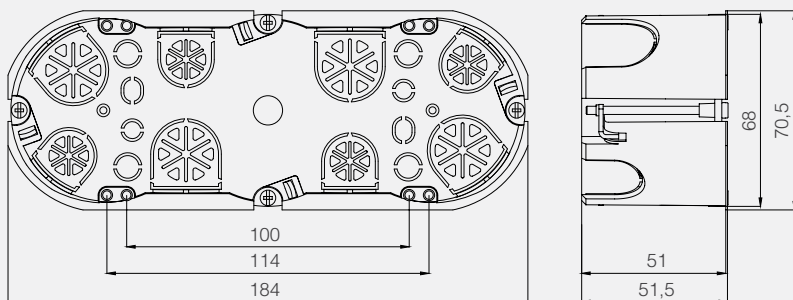

7M Cavity wall Case