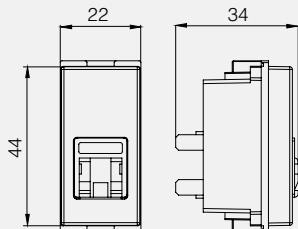

Phone Socket Numeric (cat.3)