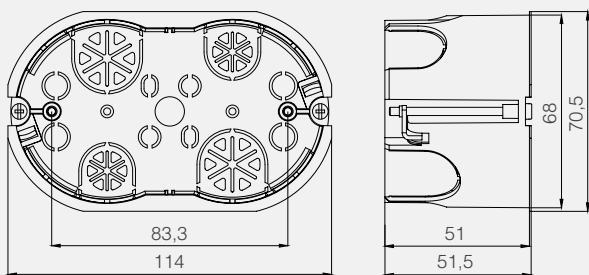

Millanta 2M Frame

Millanta 2x2M Frame

Millanta 3x2M Frame

Millanta 4x2M Frame

Frames suitable for modular Italian type flush mount cases

Millanta 3M Frame

Millanta 4M Frame

Millanta 7M Frame

Supports

2M Support

2M Support with claw

3M Support

4M Support

7M Support

Technical Drawings

Cavity Wall Cases