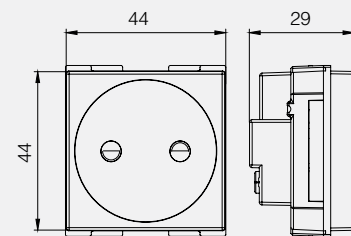

Child Protected Socket