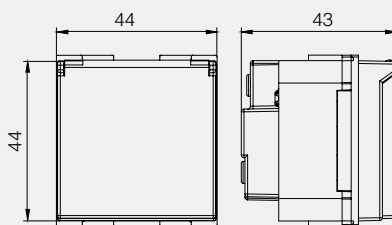

Child Protected Schuko Socket Outlet With Cover