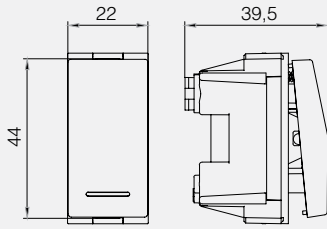

Assembly method appropriate to flush mounted plug-in circular cases

* Support with claws also available for 2M

Assembly method appropriate to flush mounted Modular Italian-type

Technical Drawings

Switches 1M