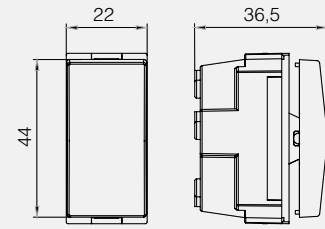

Venetian Blind Switch