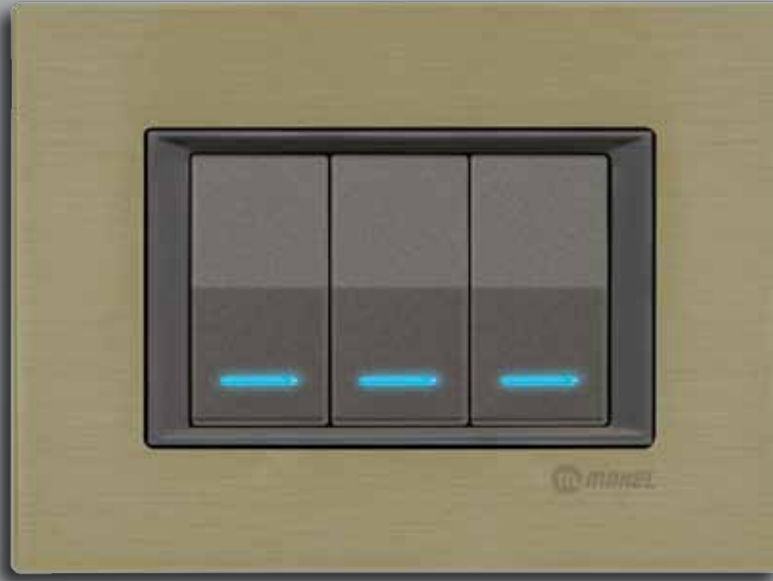

Kare Modular Metal

Frame Colors

Metallic Silver

Dore