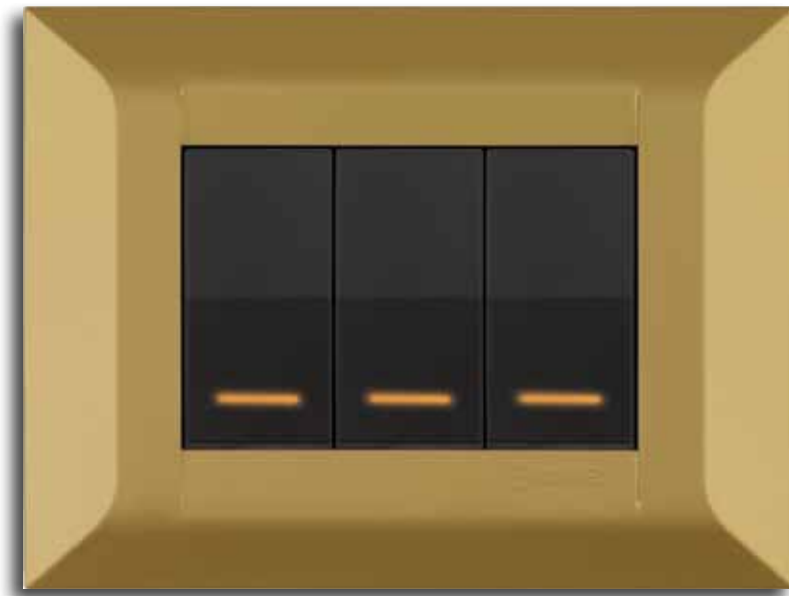

Khaki / Black

Green / Beige

Light Claret Red / Beige

Red / White

Black / Fume

Titanium / Fume

From two modules up to seven modules size, all beautiful frames with sophisticated atmosphere of neon light.

Millanta Modular that combines high technology with elegance, allocates the places where you live from similar with a unique touch. Millanta that use the neon light technology on switches, assigns the signature of elegance to your living spaces even in the dark.