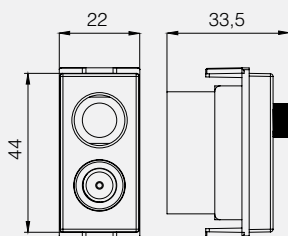

Socket Outlet Child Protected 1M

Data Transfer - TV Antenna

Data Socket (cat.6)

Phone Socket Numeric (cat.3)

Tv antenna socket -Resistless
TV Antenna Socket Female
TV Antenna Socket Male

Sat Final Socket Outlet
Sat Transient Socket Outlet