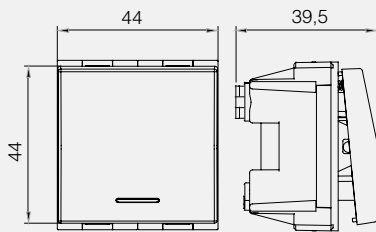

Switches 2M

Switch / Switch illuminated
Light / Light illuminated
Cut Out and Two Way Switch
Cut Out and Two Way Switch illuminated
Door Control Switch
Door Control Switch illuminated
Bell Switch / Bell Switch Illuminated
Emergency Switch With String