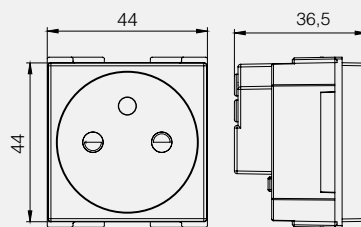

Child Protected UPS Socket