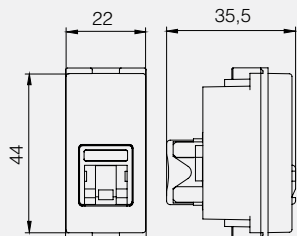

Data Transfer - TV Antenna

Data Socket (cat.6)