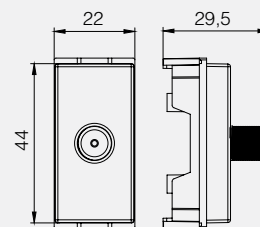

F Connector