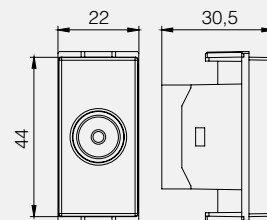

Socket Outlet Child Protected 1M

Data Transfer - TV Antenna

Data Socket (cat.6)

Phone Socket Numeric (cat.3)

Tv antenna socket -Resistless
TV Antenna Socket Female
TV Antenna Socket Male

Sat Final Socket Outlet
Sat Transient Socket Outlet