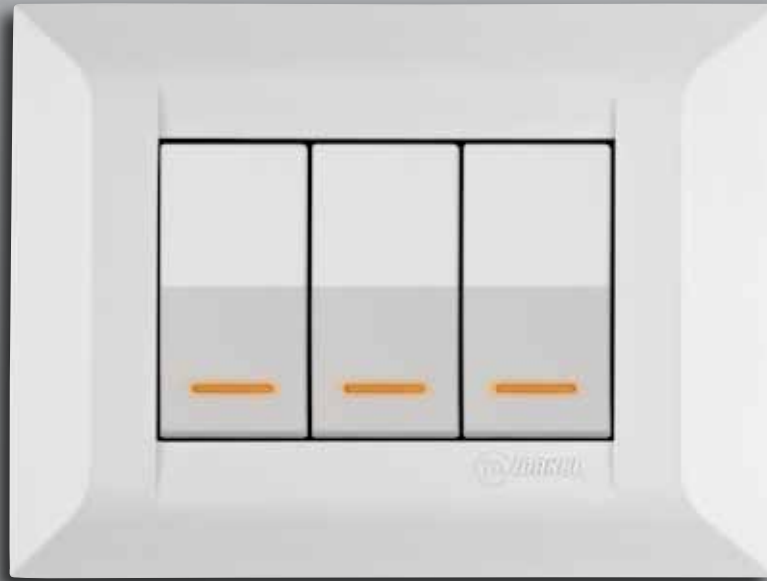

Frame Colors