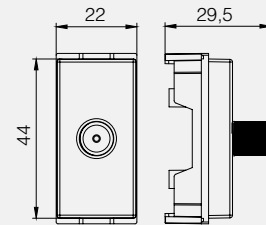

F Connector