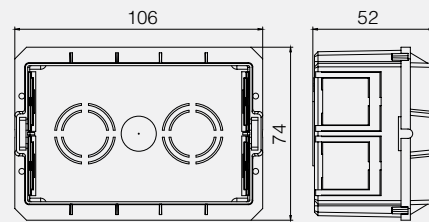

Flush Mounted Cases

3 M Flush Mounted Cases