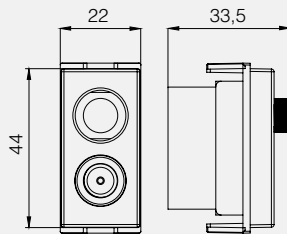

TV Sat Antenna Socket Final
TV Sat Antenna Socket Transient