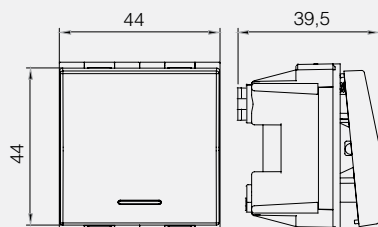

Switches 2M

- Switch / Switch illuminated
- Light / Light illuminated
- Cut Out and Two Way Switch
- Cut Out and Two Way Switch illuminated
- Door Control Switch
- Door Control Switch illuminated
- Bell Switch / Bell Switch Illuminated
- Emergency Switch With String