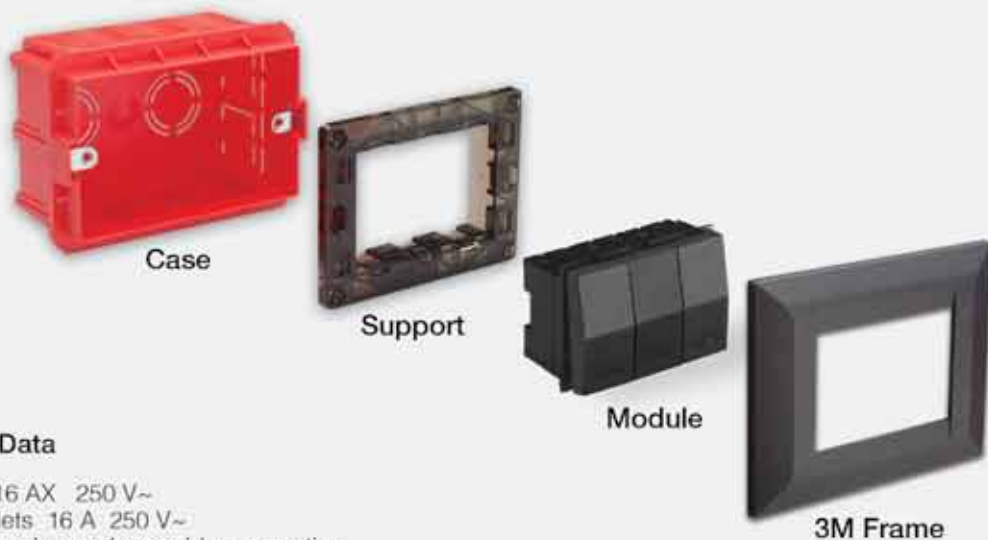

Frames suitable for round interlaced flush mount cases

2M Frame

2x2M Frame

3x2M Frame

4x2M Frame

Frames suitable for modular Italian type flush mount cases

3M Frame

4M Frame

Case

Support

Module

3M Frame

Technical Data

- Switches 16 AX 250 V~
- Socket outlets 16 A 250 V~
- Screwed and screwless cable connection,
- Polycarbonate body and support,
- Ø 60 mm compliant with German standards, able to build single and multiple frame with both screwed and claw system with 2M carcasses on flush mounted cases (2M, 2x2M, 3x2M, 4x2M).
- Easy installation of the module on support and disassemble with a screwdriver,
- All socket outlets with child protection,
- Special designed cases allowing cable connection from all sides,
- 1M module TV-SAT socket,
- Frames can be changed without removing supports and modules,
- Supports are suitable with all Italian type cases,
- 1M – one module 22 mm,
- 2M – double module 44 mm,