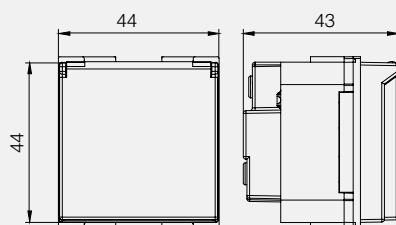

- Child Protected Schuko Socket Outlet With Cover