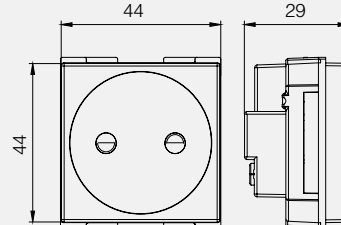

- Child Protected Socket