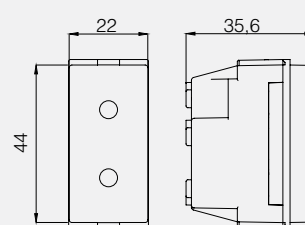

- Socket Outlet Child Protected 1M