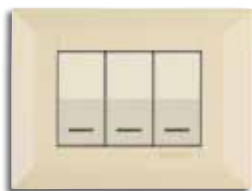

Beige / Beige