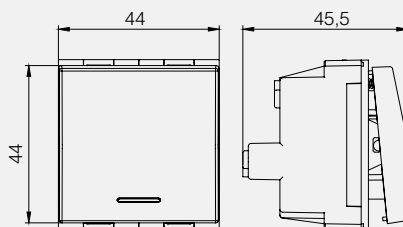

- Deviator illuminated
- Deviator