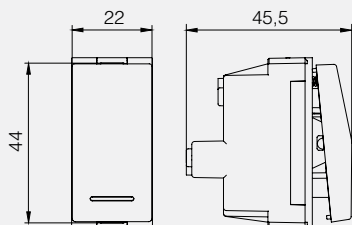

- Deviator illuminated
- Deviator