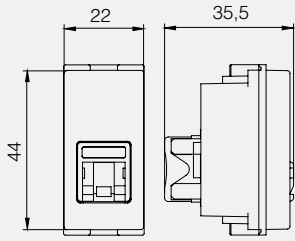

Data Transfer - TV Antenna

Data Socket (cat.6)