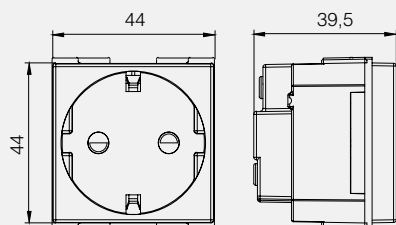

Socket Outlets

- Child Protected Schuko Socket