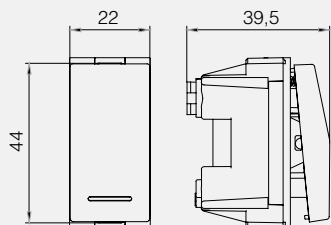

Assembly method appropriate to flush mounted plug-in circular cases

* Support with claws also available for 2M

Assembly method appropriate to flush mounted Modular Italian-type

Technical Drawings

Switches 1M