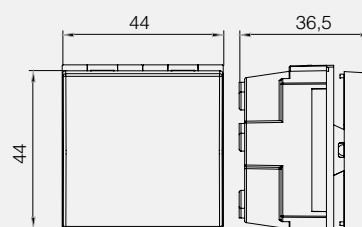

- Venetian Blind Switch