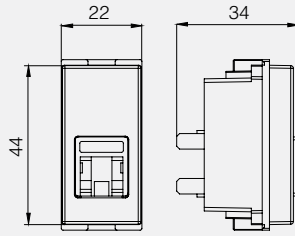

- Italian Type Child Protected Socket 1M

- Socket Outlet Child Protected 1M

Data Transfer - TV Antenna

Data Socket (cat.6)

Phone Socket Numeric (cat.3)

Tv Antenna Socket -Resistless
TV Antenna Socket Female
TV Antenna Socket Male