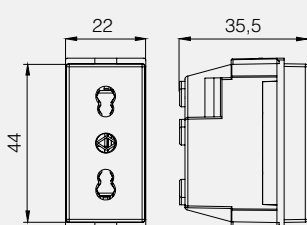

- Italian Type Child Protected Socket 1M

- Socket Outlet Child Protected 1M

Data Transfer - TV Antenna

Data Socket (cat.6)

Phone Socket Numeric (cat.3)

Tv Antenna Socket -Resistless
TV Antenna Socket Female
TV Antenna Socket Male