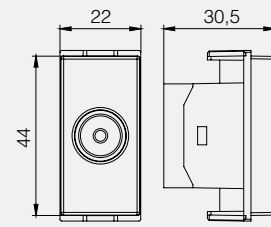

- Italian Type Child Protected Socket 1M

- Socket Outlet Child Protected 1M

Data Transfer - TV Antenna

Data Socket (cat.6)

Phone Socket Numeric (cat.3)

Tv Antenna Socket -Resistless
TV Antenna Socket Female
TV Antenna Socket Male