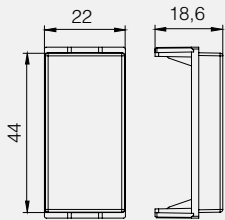

Space Cover 1 M