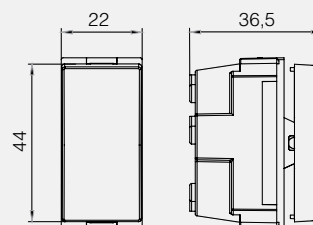

- Venetian Blind Switch