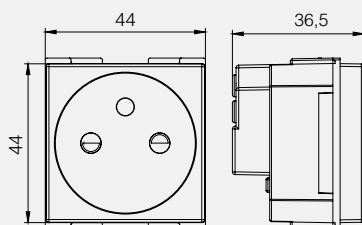

- Child Protected Schuko UPS Socket