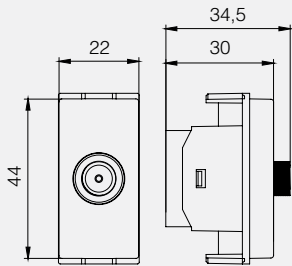

- Italian Type Child Protected Socket 1M

- Socket Outlet Child Protected 1M

Data Transfer - TV Antenna

Data Socket (cat.6)

Phone Socket Numeric (cat.3)

Tv Antenna Socket -Resistless
TV Antenna Socket Female
TV Antenna Socket Male