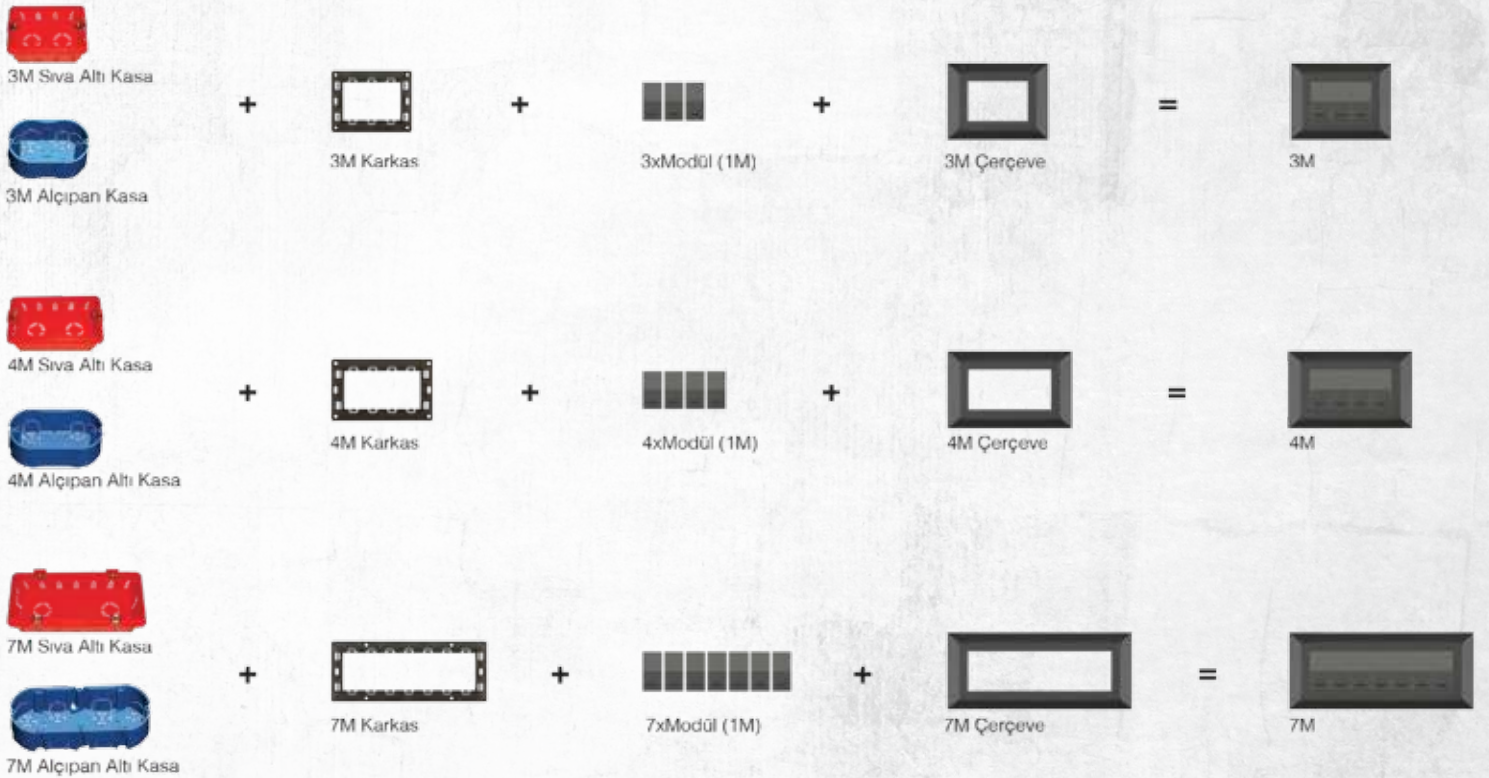

Sıva Altı Modüler İtalyan Tipi Kasalara Uygun Montaj Şekli