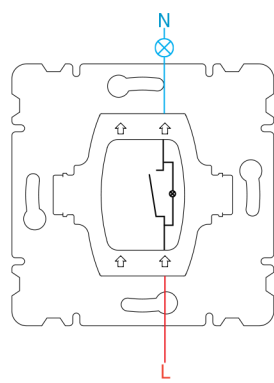

One Way Switch

One Way Switch Illuminated

Two-Way Switch

Two-Way Switch Illuminated

Loudspeaker - connection, 1 gang

Audio Switch

TV-SAT Antenna Socket / SAT Socket Outlet / Antenna Socket Through Female