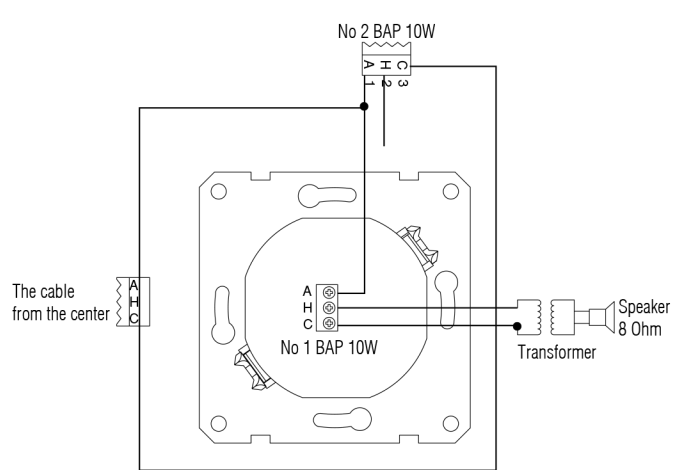

One Way Switch

One Way Switch Illuminated

Two-Way Switch

Two-Way Switch Illuminated

Loudspeaker - connection, 1 gang

Audio Switch

TV-SAT Antenna Socket / SAT Socket Outlet / Antenna Socket Through Female