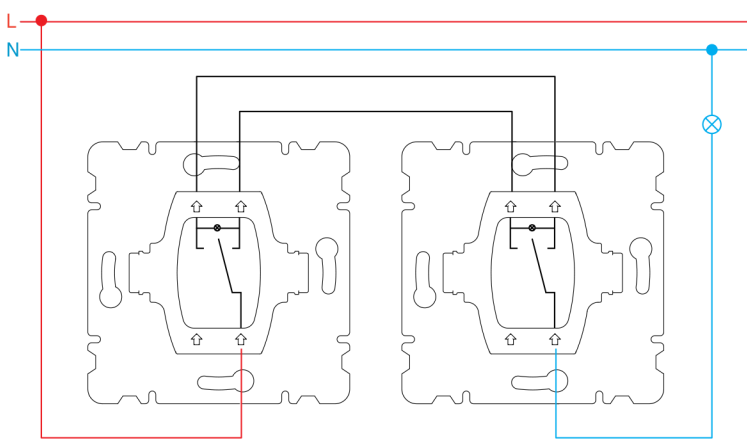

One Way Switch

One Way Switch Illuminated

Two-Way Switch

Two-Way Switch Illuminated

Loudspeaker - connection, 1 gang

Audio Switch

TV-SAT Antenna Socket / SAT Socket Outlet / Antenna Socket Through Female