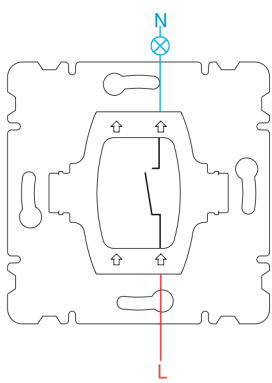

One Way Switch

One Way Switch Illuminated

Two-Way Switch

Two-Way Switch Illuminated

Loudspeaker - connection, 1 gang

Audio Switch

TV-SAT Antenna Socket / SAT Socket Outlet / Antenna Socket Through Female