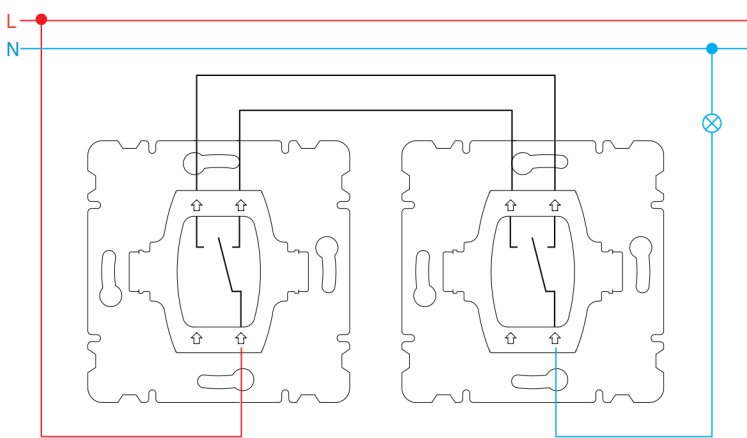

One Way Switch

One Way Switch Illuminated

Two-Way Switch

Two-Way Switch Illuminated

Loudspeaker - connection, 1 gang

Audio Switch

TV-SAT Antenna Socket / SAT Socket Outlet / Antenna Socket Through Female