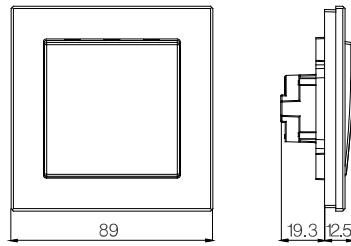

Technical Drawings

Switch

Plastic Frame

Switch

Frame for Corian, Metal, Glass, Wood.

Schuko Socket Outlet

Frame

Double Frame