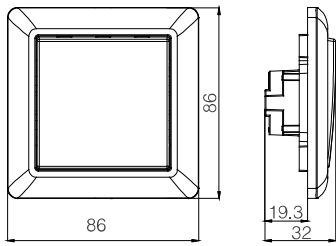

Technical Drawings

Switch

Plastic Frame

Switch

Frame for Corian, Metal, Glass, Wood.

Schuko Socket Outlet

Frame

Double Frame