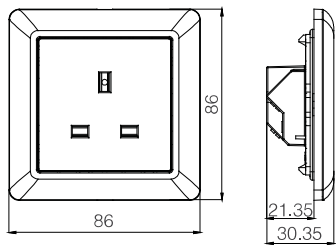

Technical Drawings

Switch

Plastic Frame

Switch

Frame for Corian, Metal, Glass, Wood.

Schuko Socket Outlet

Frame

Double Frame