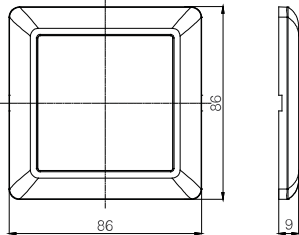

Technical Drawings

Switch

Plastic Frame

Switch

Frame for Corian, Metal, Glass, Wood.

Schuko Socket Outlet

Frame

Double Frame