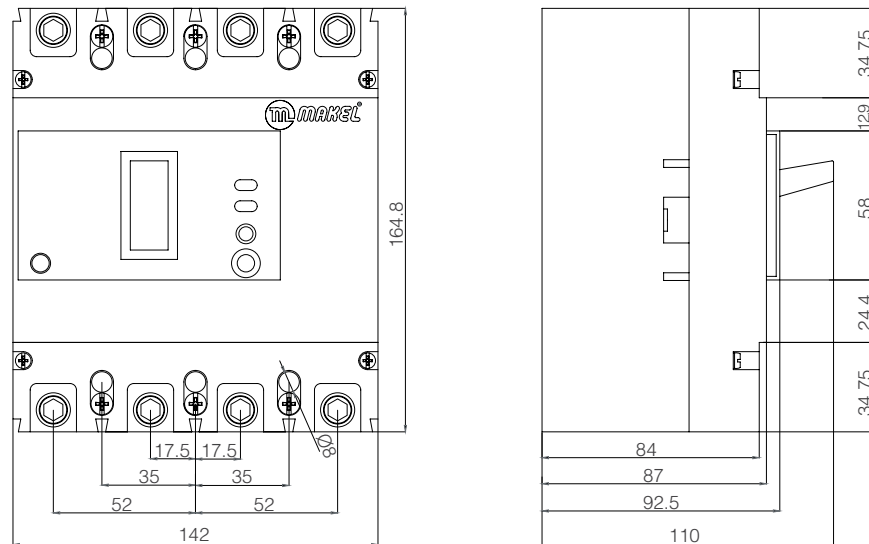

Technical Drawings

100 A Leak Current Protected Compact Switch

225 A Leak Current Protected Compact Switch

400 A Leak Current Protected Compact Switch

500 A, 630 A, 800 A Leak Current Protected Compact Switch