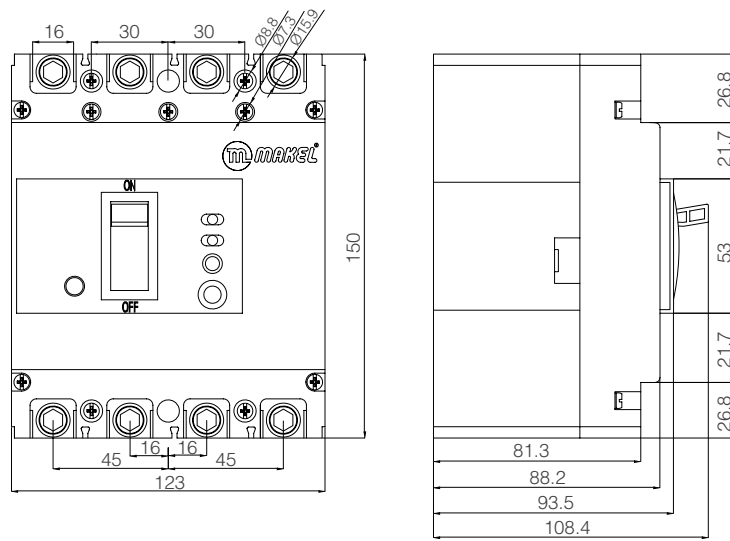

Technical Drawings

100 A Leak Current Protected Compact Switch

225 A Leak Current Protected Compact Switch

400 A Leak Current Protected Compact Switch

500 A, 630 A, 800 A Leak Current Protected Compact Switch