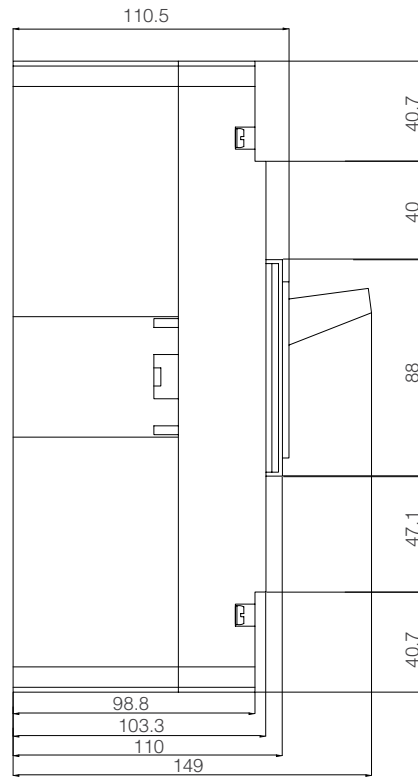

Technical Drawings

100 A Leak Current Protected Compact Switch

225 A Leak Current Protected Compact Switch

400 A Leak Current Protected Compact Switch

500 A, 630 A, 800 A Leak Current Protected Compact Switch