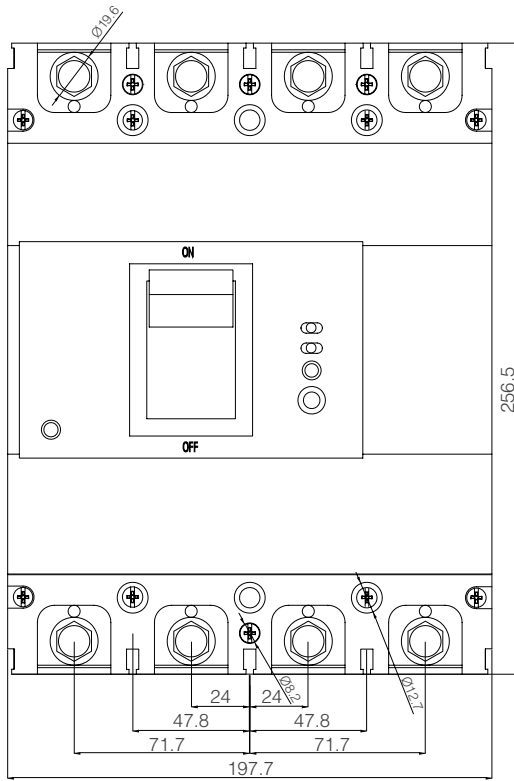

Technical Drawings

100 A Leak Current Protected Compact Switch

225 A Leak Current Protected Compact Switch

400 A Leak Current Protected Compact Switch

500 A, 630 A, 800 A Leak Current Protected Compact Switch