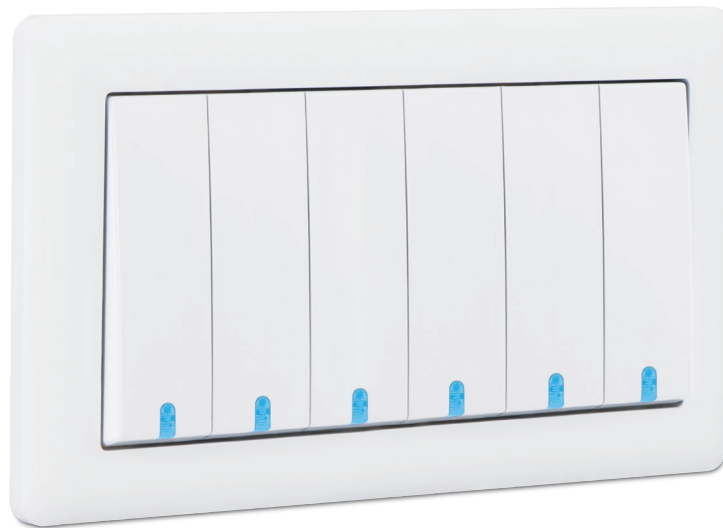

# Makel BS

Switch & Socket Outlet Series

change the  
mood of your  
spaces

In its new design British Standard Switch and Socket Outlet series, Makel has applied LED light technology to give a unique touch to your living spaces.

# Makel BS

Switch & Socket Outlet Series

The synthesis of  
architectural forms,  
a modern touch

The British Standard Switch and Socket Outlet series developed in parallel with functionality, high product quality and environmental sensitivity will bring an innovative dimension to your spaces.